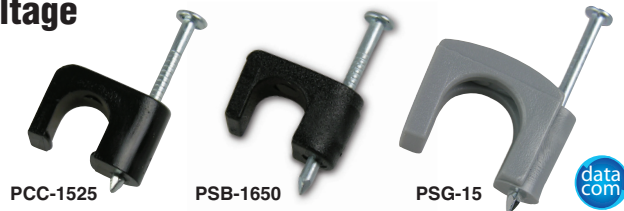

Clip-on Plastic Staples

Secures Romex®, UF and other type-NM cable.

- Fast and easy to install – both zinc-plated nails drive together.
- Hardened nails can penetrate cement block, mortar or plaster surfaces.
- Nail heads are recessed for minimum exposure.
- Smooth saddles prevent damage to cable insulation.
- UV-protected polyethylene saddle resists rot, rust and deterioration.

Conduit Plastic Straps

Enables secure fastening of plastic electrical conduit, schedule 40 PVC, copper tubing, etc.

- Heavy-duty polyethylene resists deterioration from UV rays and breakage from extreme cold.

Size Dia.	Part #	Pkg Qty	Application
.840"	GCC-120	6/card	1/2" conduit
1.05"	GCC-220	20/bag	3/4" conduit
1.315"	GCC-310	10/bag	1" conduit

Size Dia.	Part #	Pkg Qty	Application
1.66"	GCC-410	10/bag	1 1/4" conduit
1.9"	GCC-510	10/bag	1 1/2" conduit
2.375"	GCC-610	10/bag	2" conduit

Coaxial Cable Staples - Low Voltage

Secures RG-59 and RG-6 coaxial cables.

- UV-resistant polyethylene saddle.
- For indoor and outdoor applications.
- Zinc-plated nails resist rust and corrosion.

Size	Part #	Pkg Qty	Color
1/4"	PSB-1650T	25/card	Black
	PSW-1650T	25/card	White
	PSB-165	50/card	Black
	PSW-165	50/card	White
	PSB-100	100/box	Black
	PSW-100	100/card	White
	PSW-200JN	200/jar	White