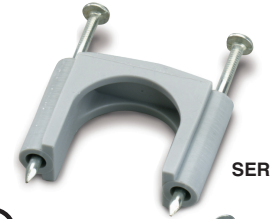

Clip-on Plastic Staples

Secures Romex®, UF and other type-NM cable.

- Fast and easy to install – both zinc-plated nails drive together.
- Hardened nails can penetrate cement block, mortar or plaster surfaces.
- Nail heads are recessed for minimum exposure.
- Smooth saddles prevent damage to cable insulation.
- UV-protected polyethylene saddle resists rot, rust and deterioration.

Size	Part #	Pkg Qty	Type	Application
1/2"	PSM-1550T	25/clam	Masonry	14/2, 12/2, 10/2
	PS-50M	50/bag		
	PS-225JM	225/jar		

Size	Part #	Pkg Qty	Type	Application
3/4"	PS-75M	50/bag	Masonry	14/3, 12/3, 10/3
	PS-175JM	175/jar		

Service Entrance Cable Straps

Plastic insulated straps quickly and easily secure service entrance cable.

- Electro-zinc plated nails provide strength and durability.
- Polyethylene straps stabilized against UV rays and extreme cold; withstand deterioration and breakage.

Conduit Plastic Straps

Enables secure fastening of plastic electrical conduit, schedule 40 PVC, copper tubing, etc.

- Heavy-duty polyethylene resists deterioration from UV rays and breakage from extreme cold.